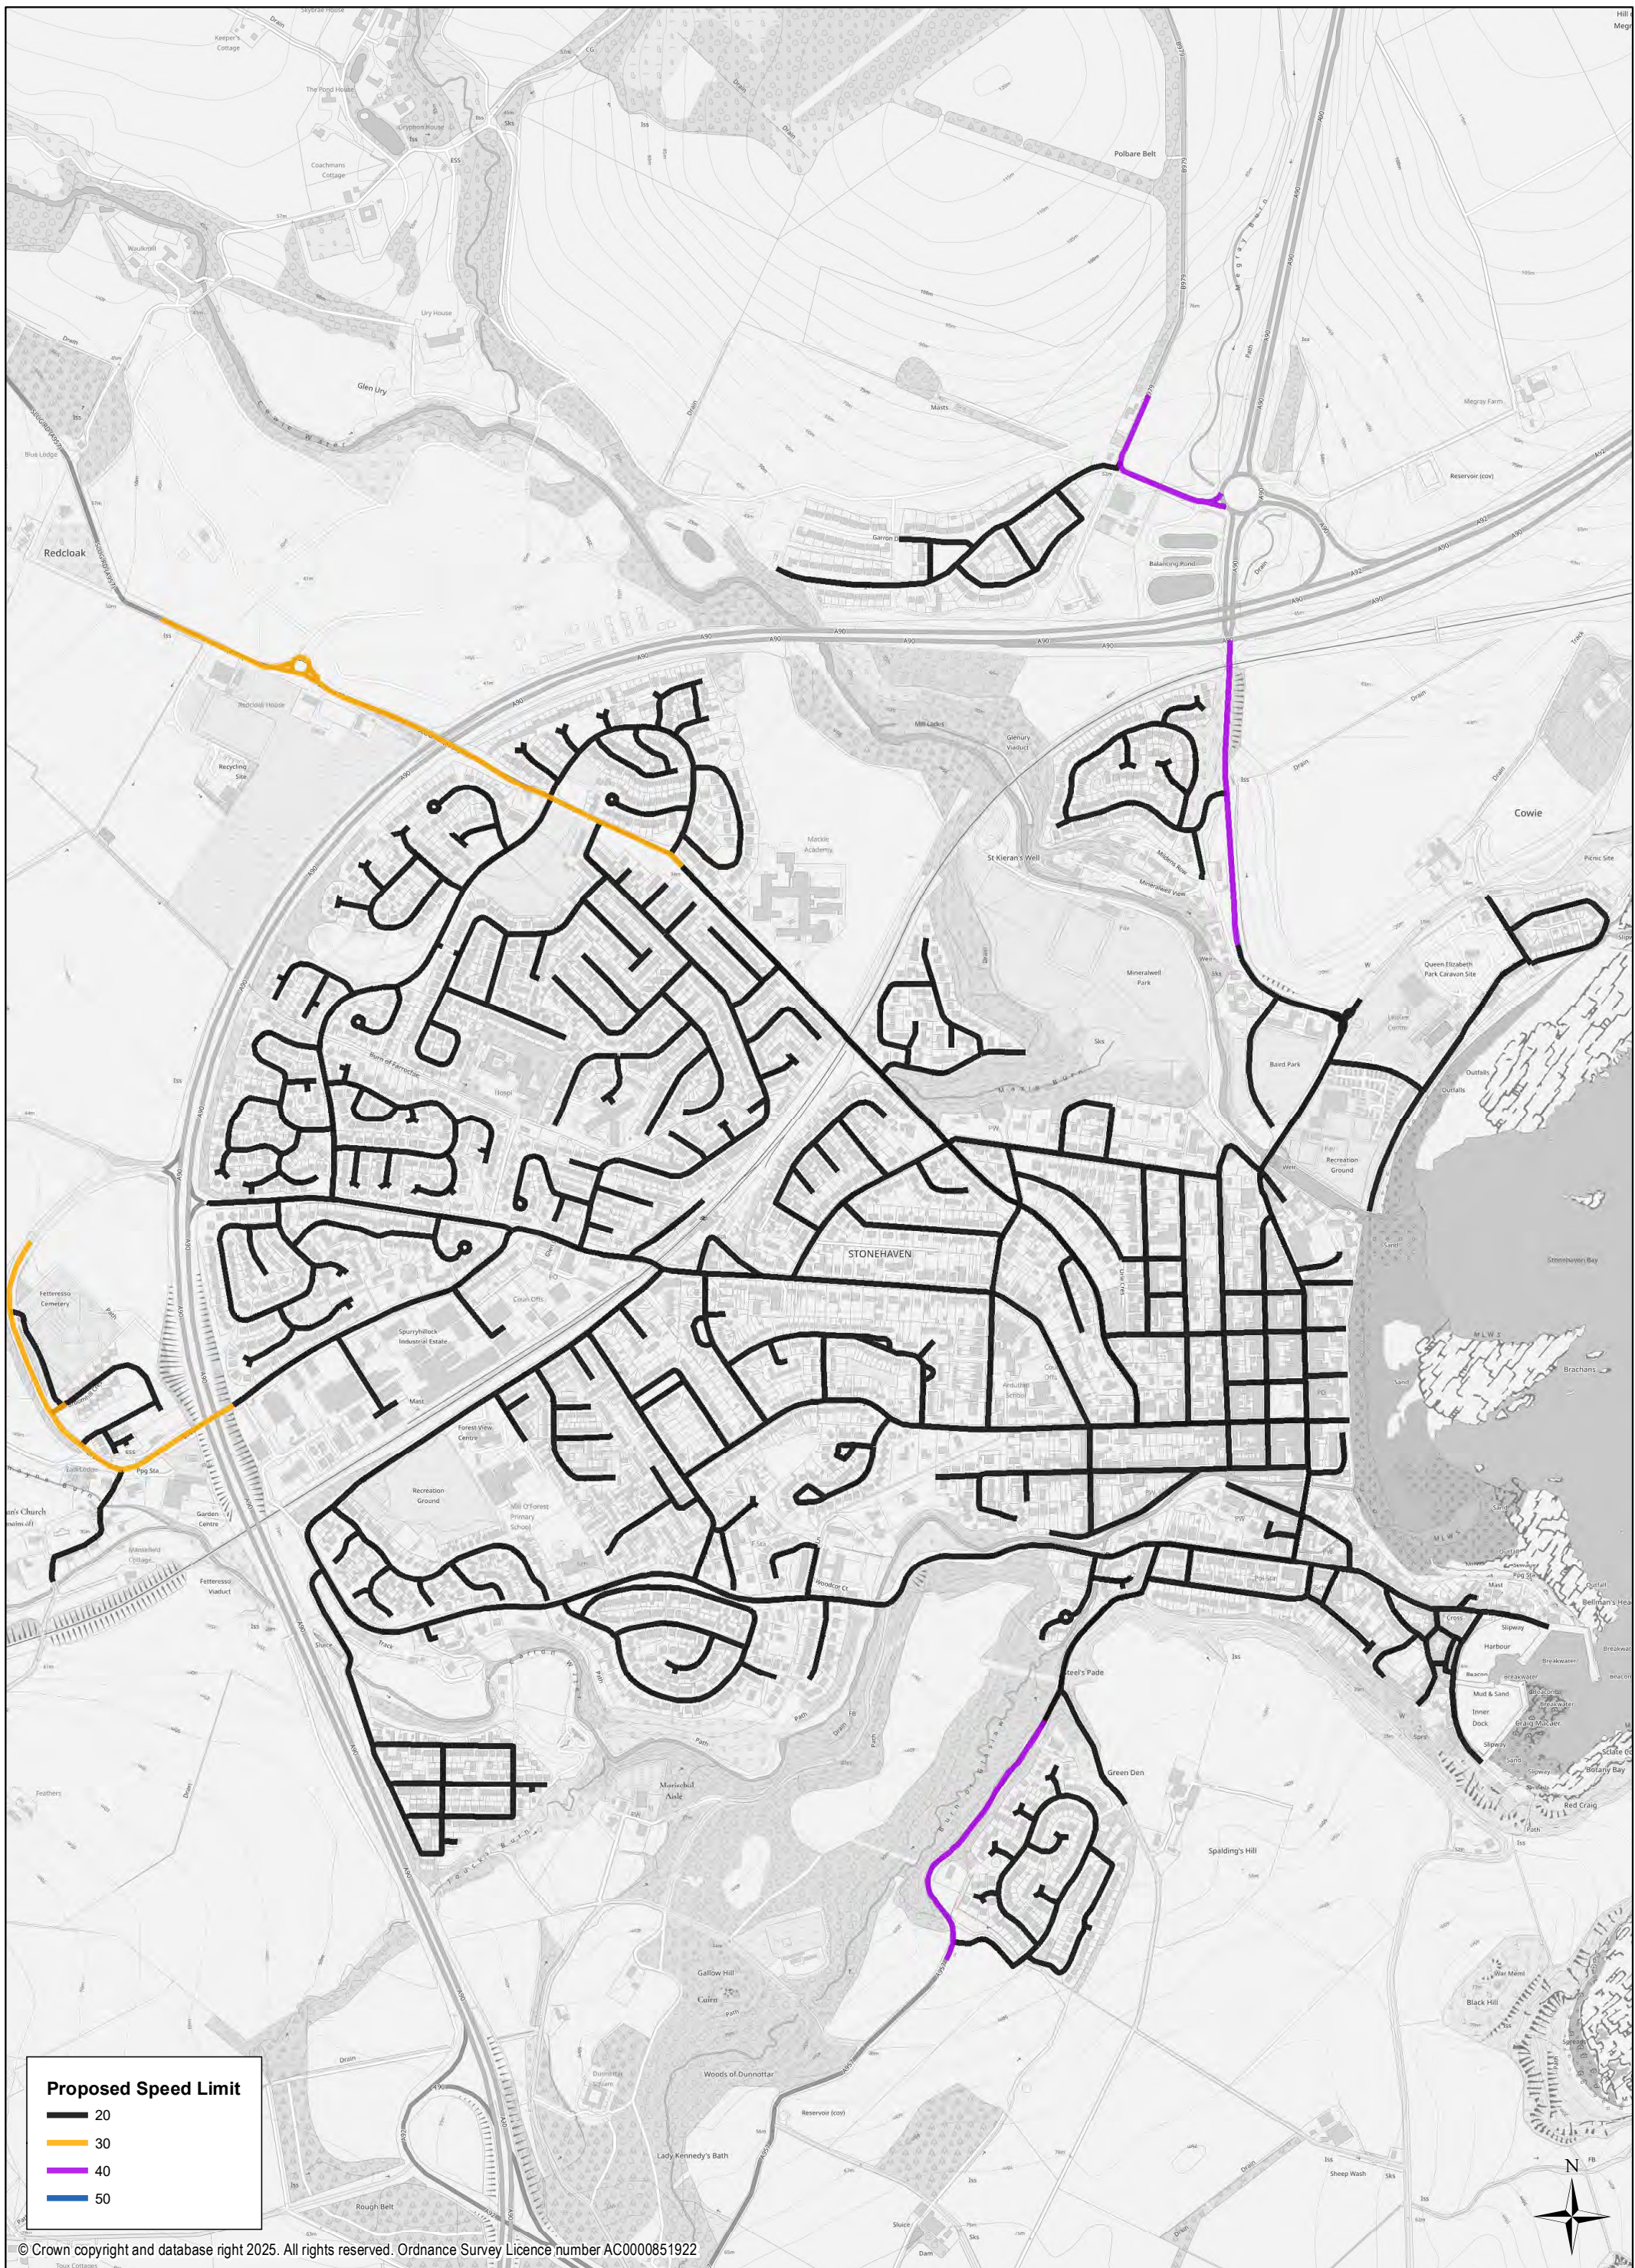

**Proposed Speed Limit**

- 20
- 30
- 40
- 50

© Crown copyright and database right 2025. All rights reserved. Ordnance Survey Licence number AC0000851922

**Laurencekirk**