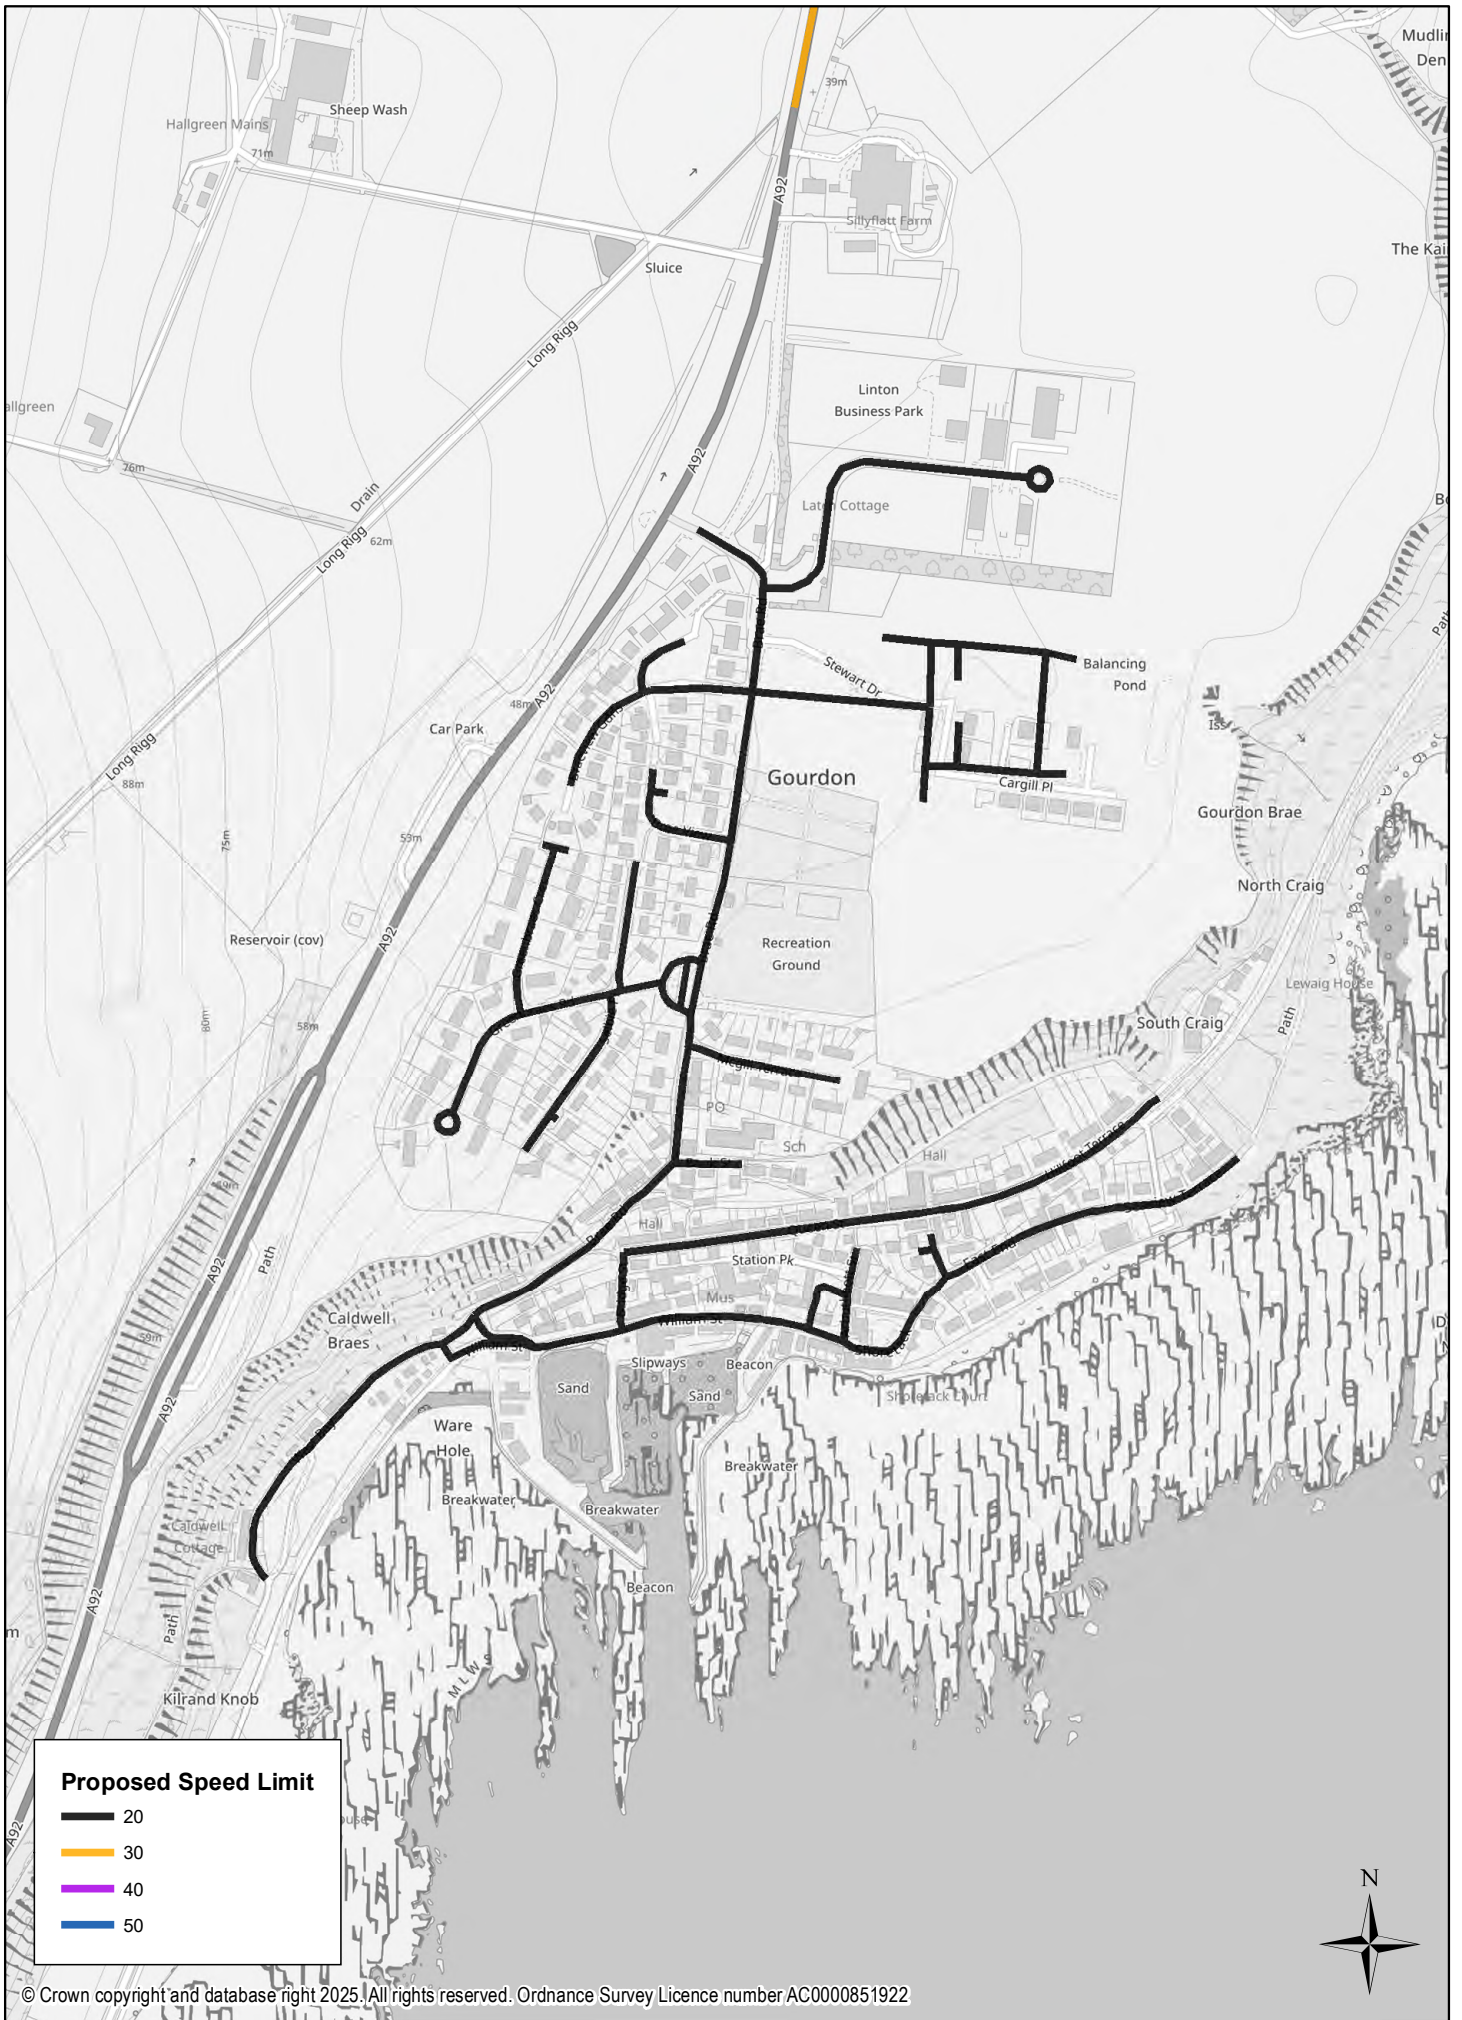

Gourdon

1:6,000