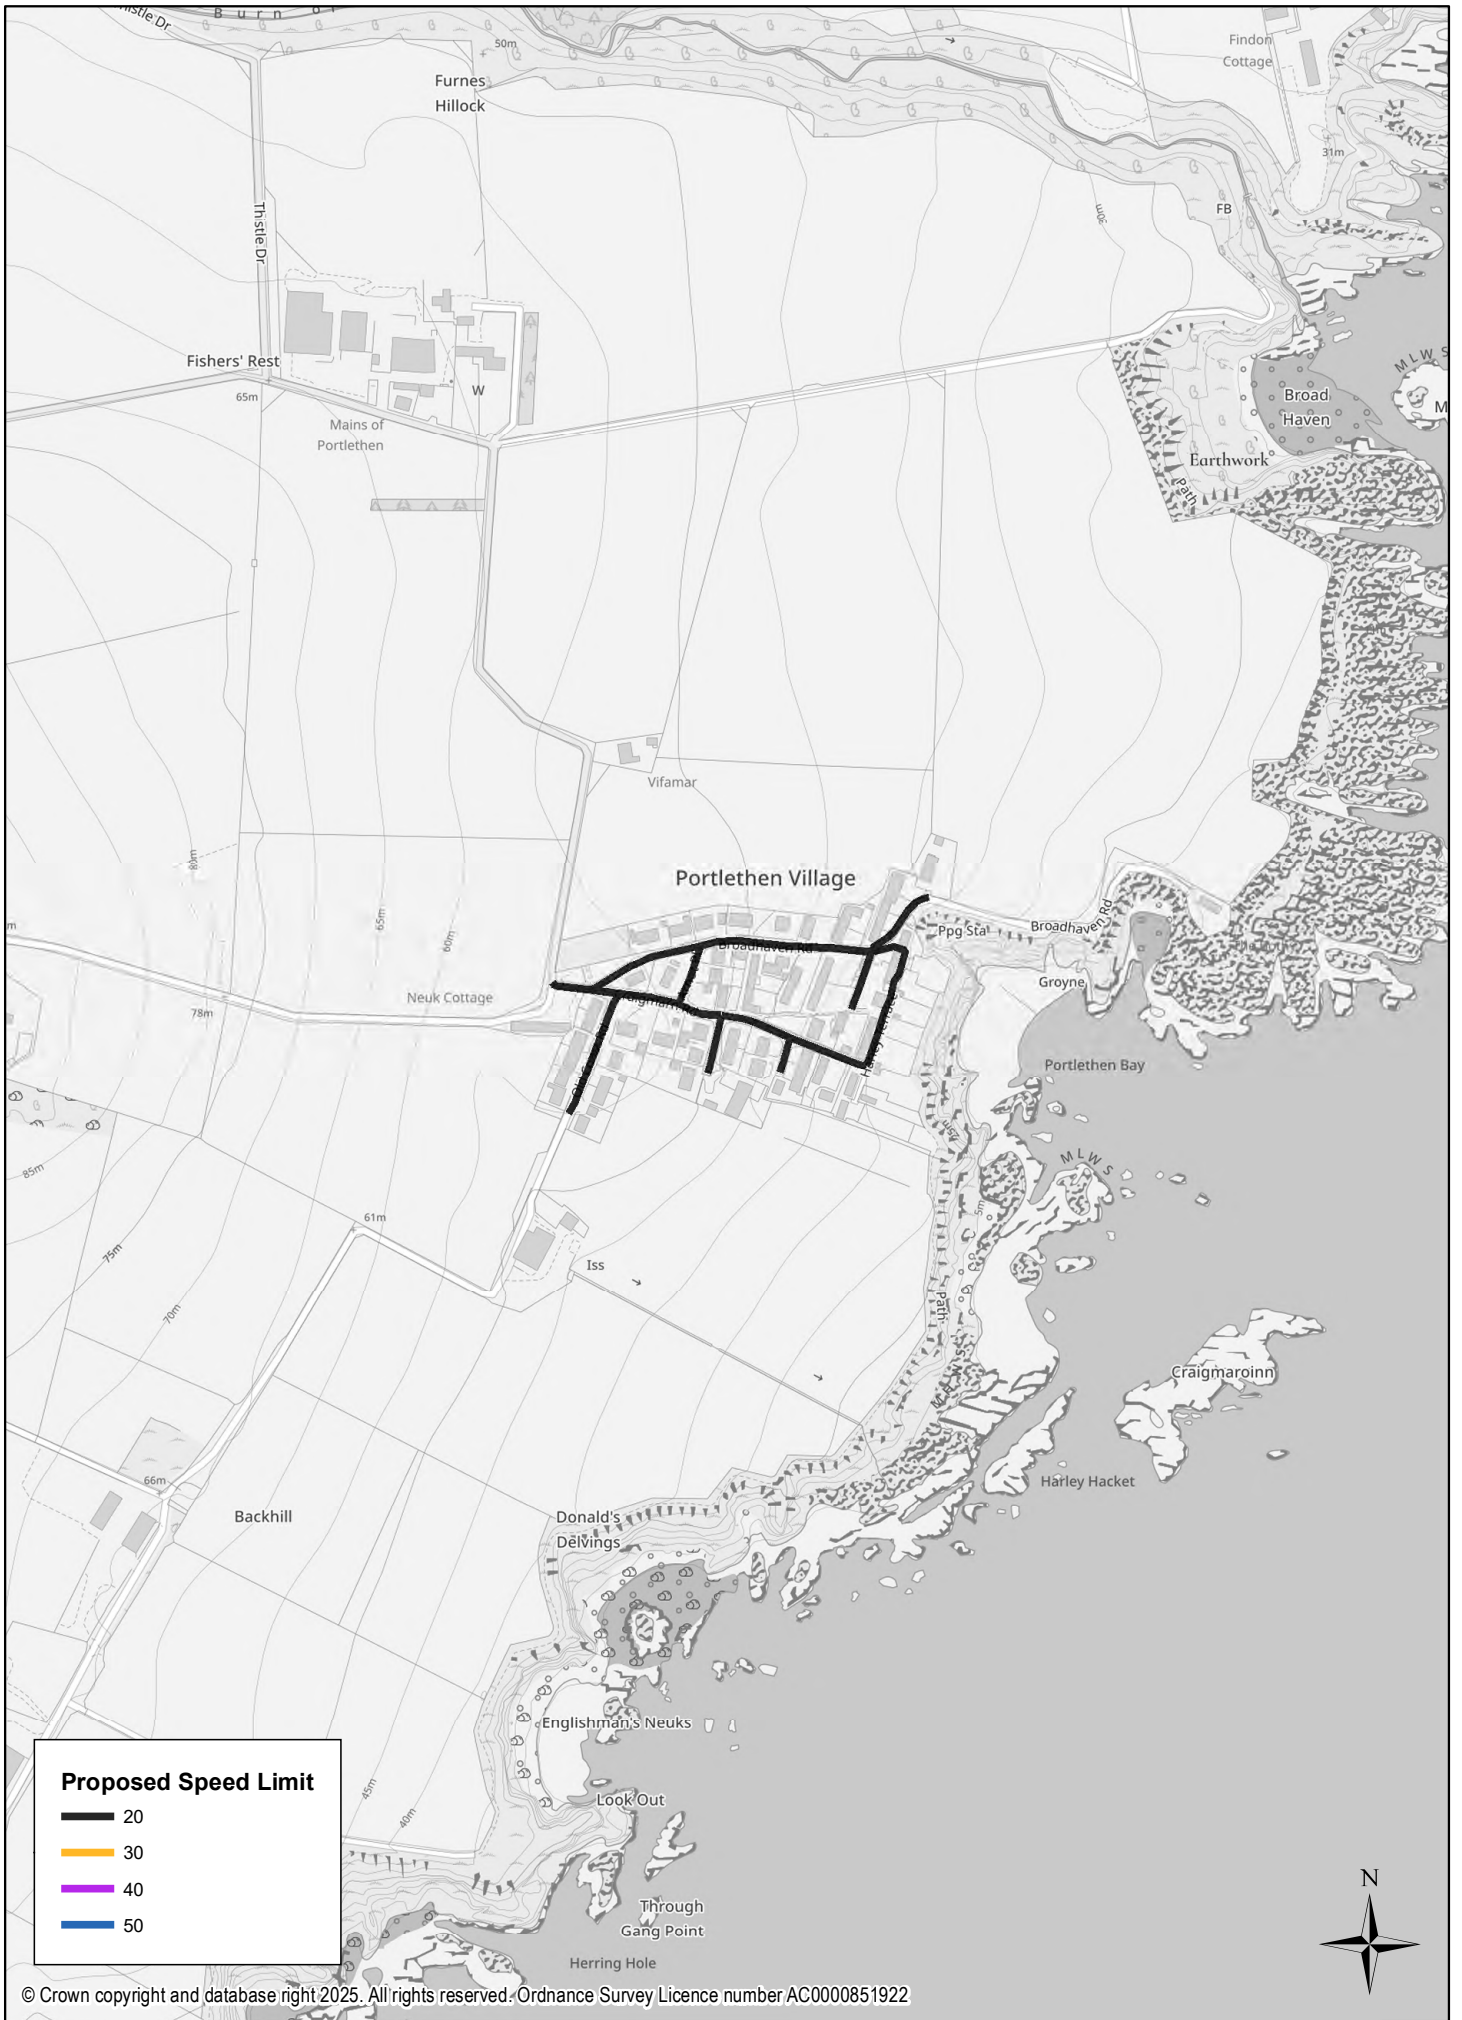

© Crown copyright and database right 2025. All rights reserved. Ordnance Survey Licence number AC0000851922

Portlethen Village

1:6,000