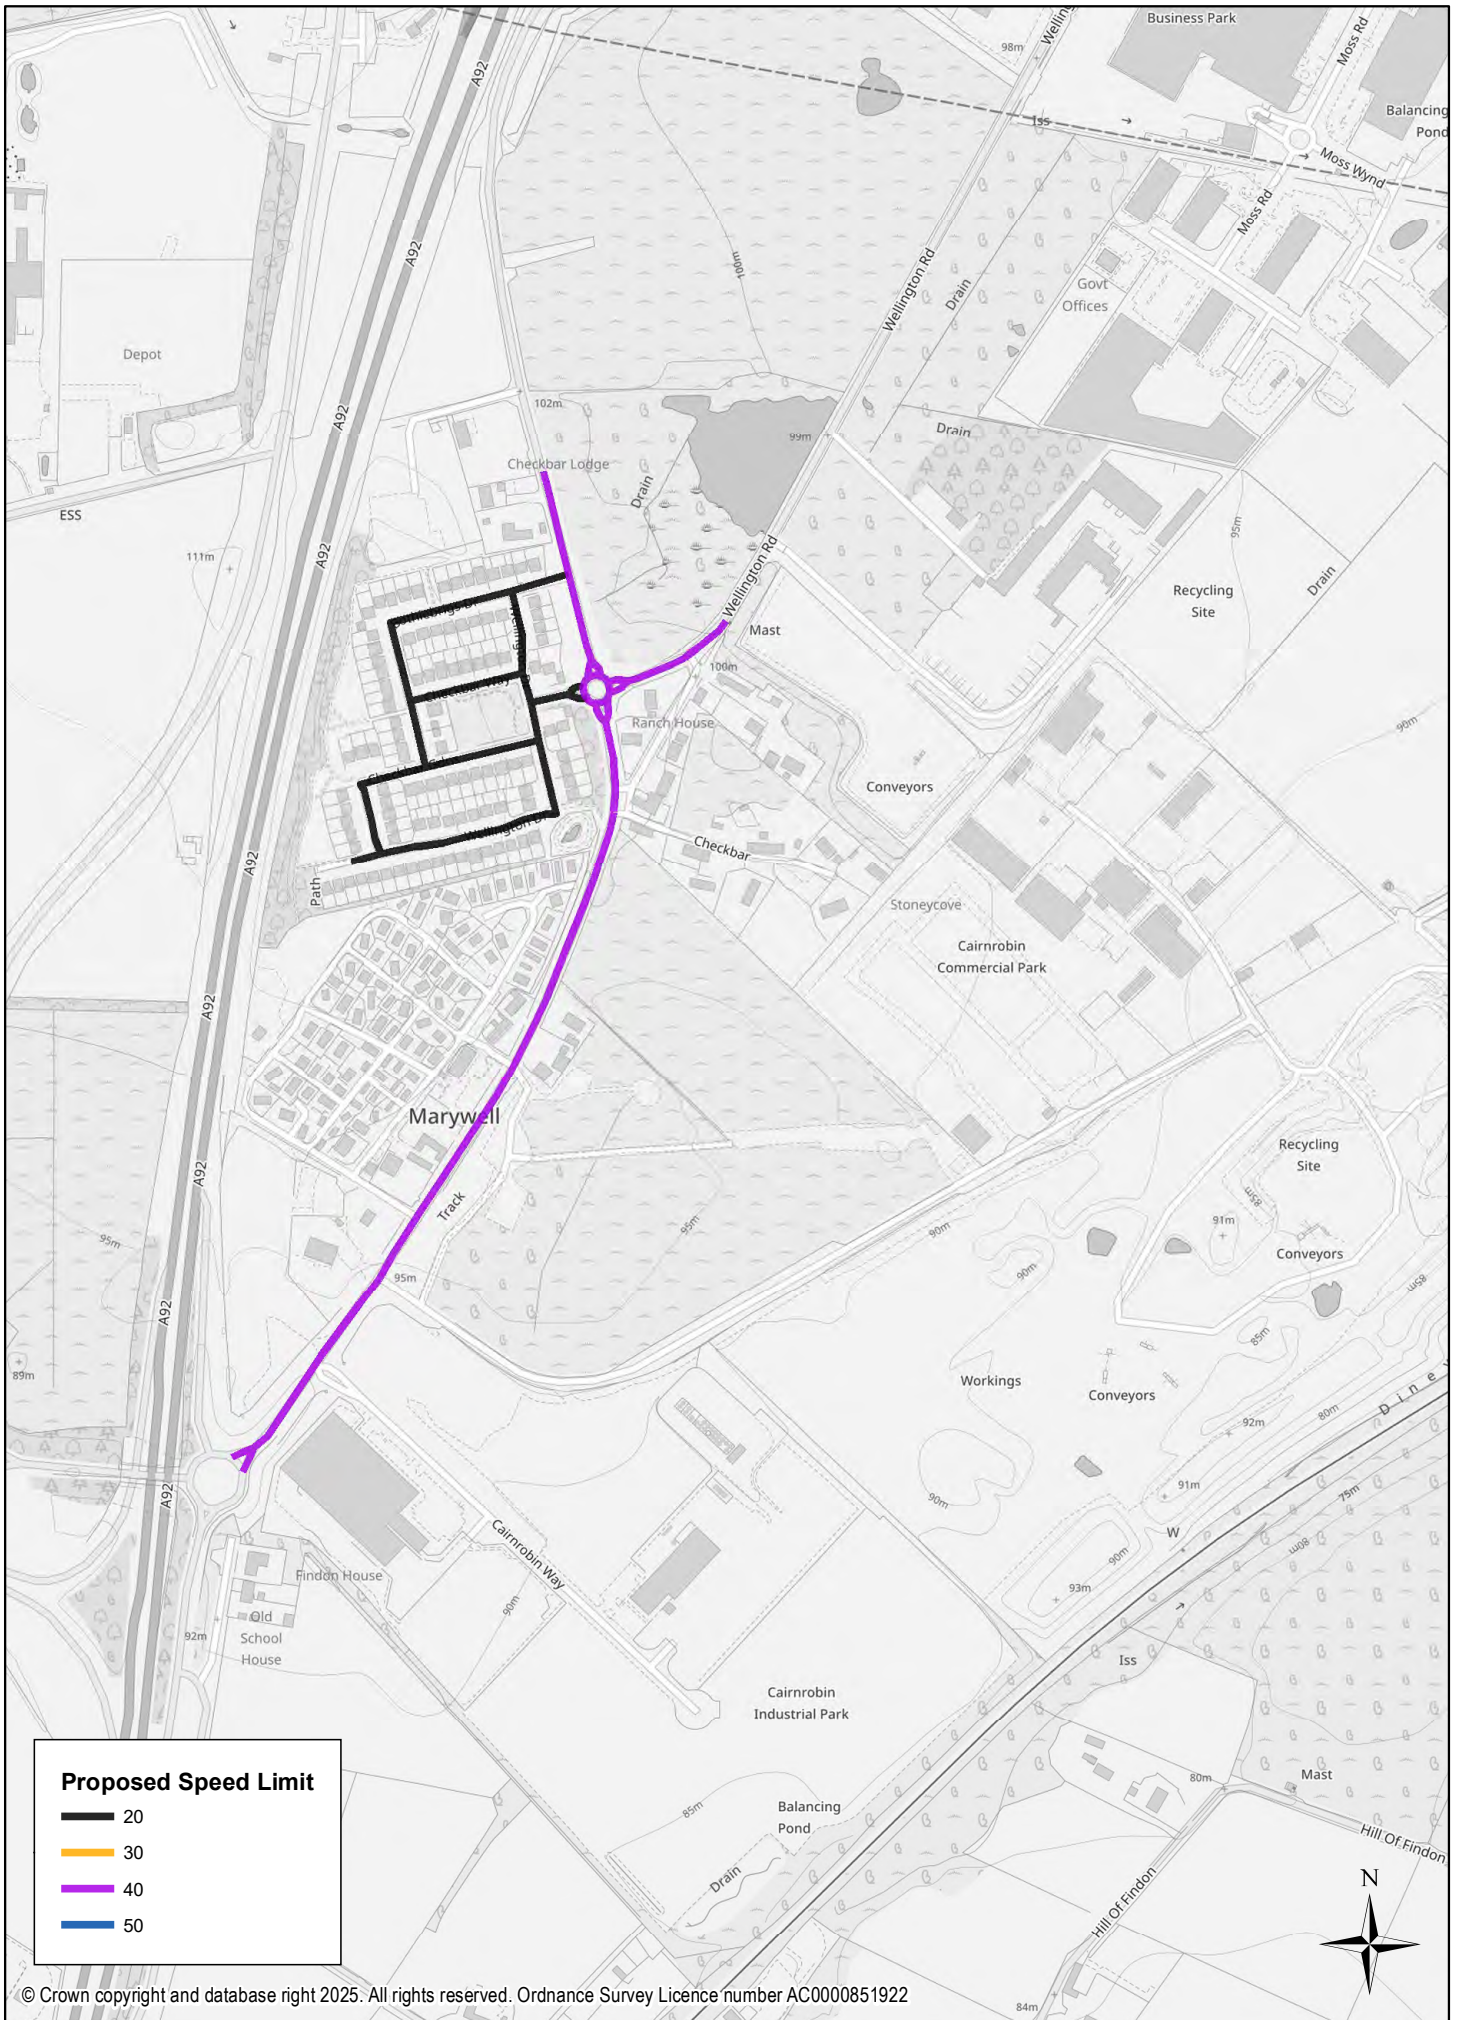

© Crown copyright and database right 2025. All rights reserved. Ordnance Survey Licence number AC0000851922

Marywell

1:6,000