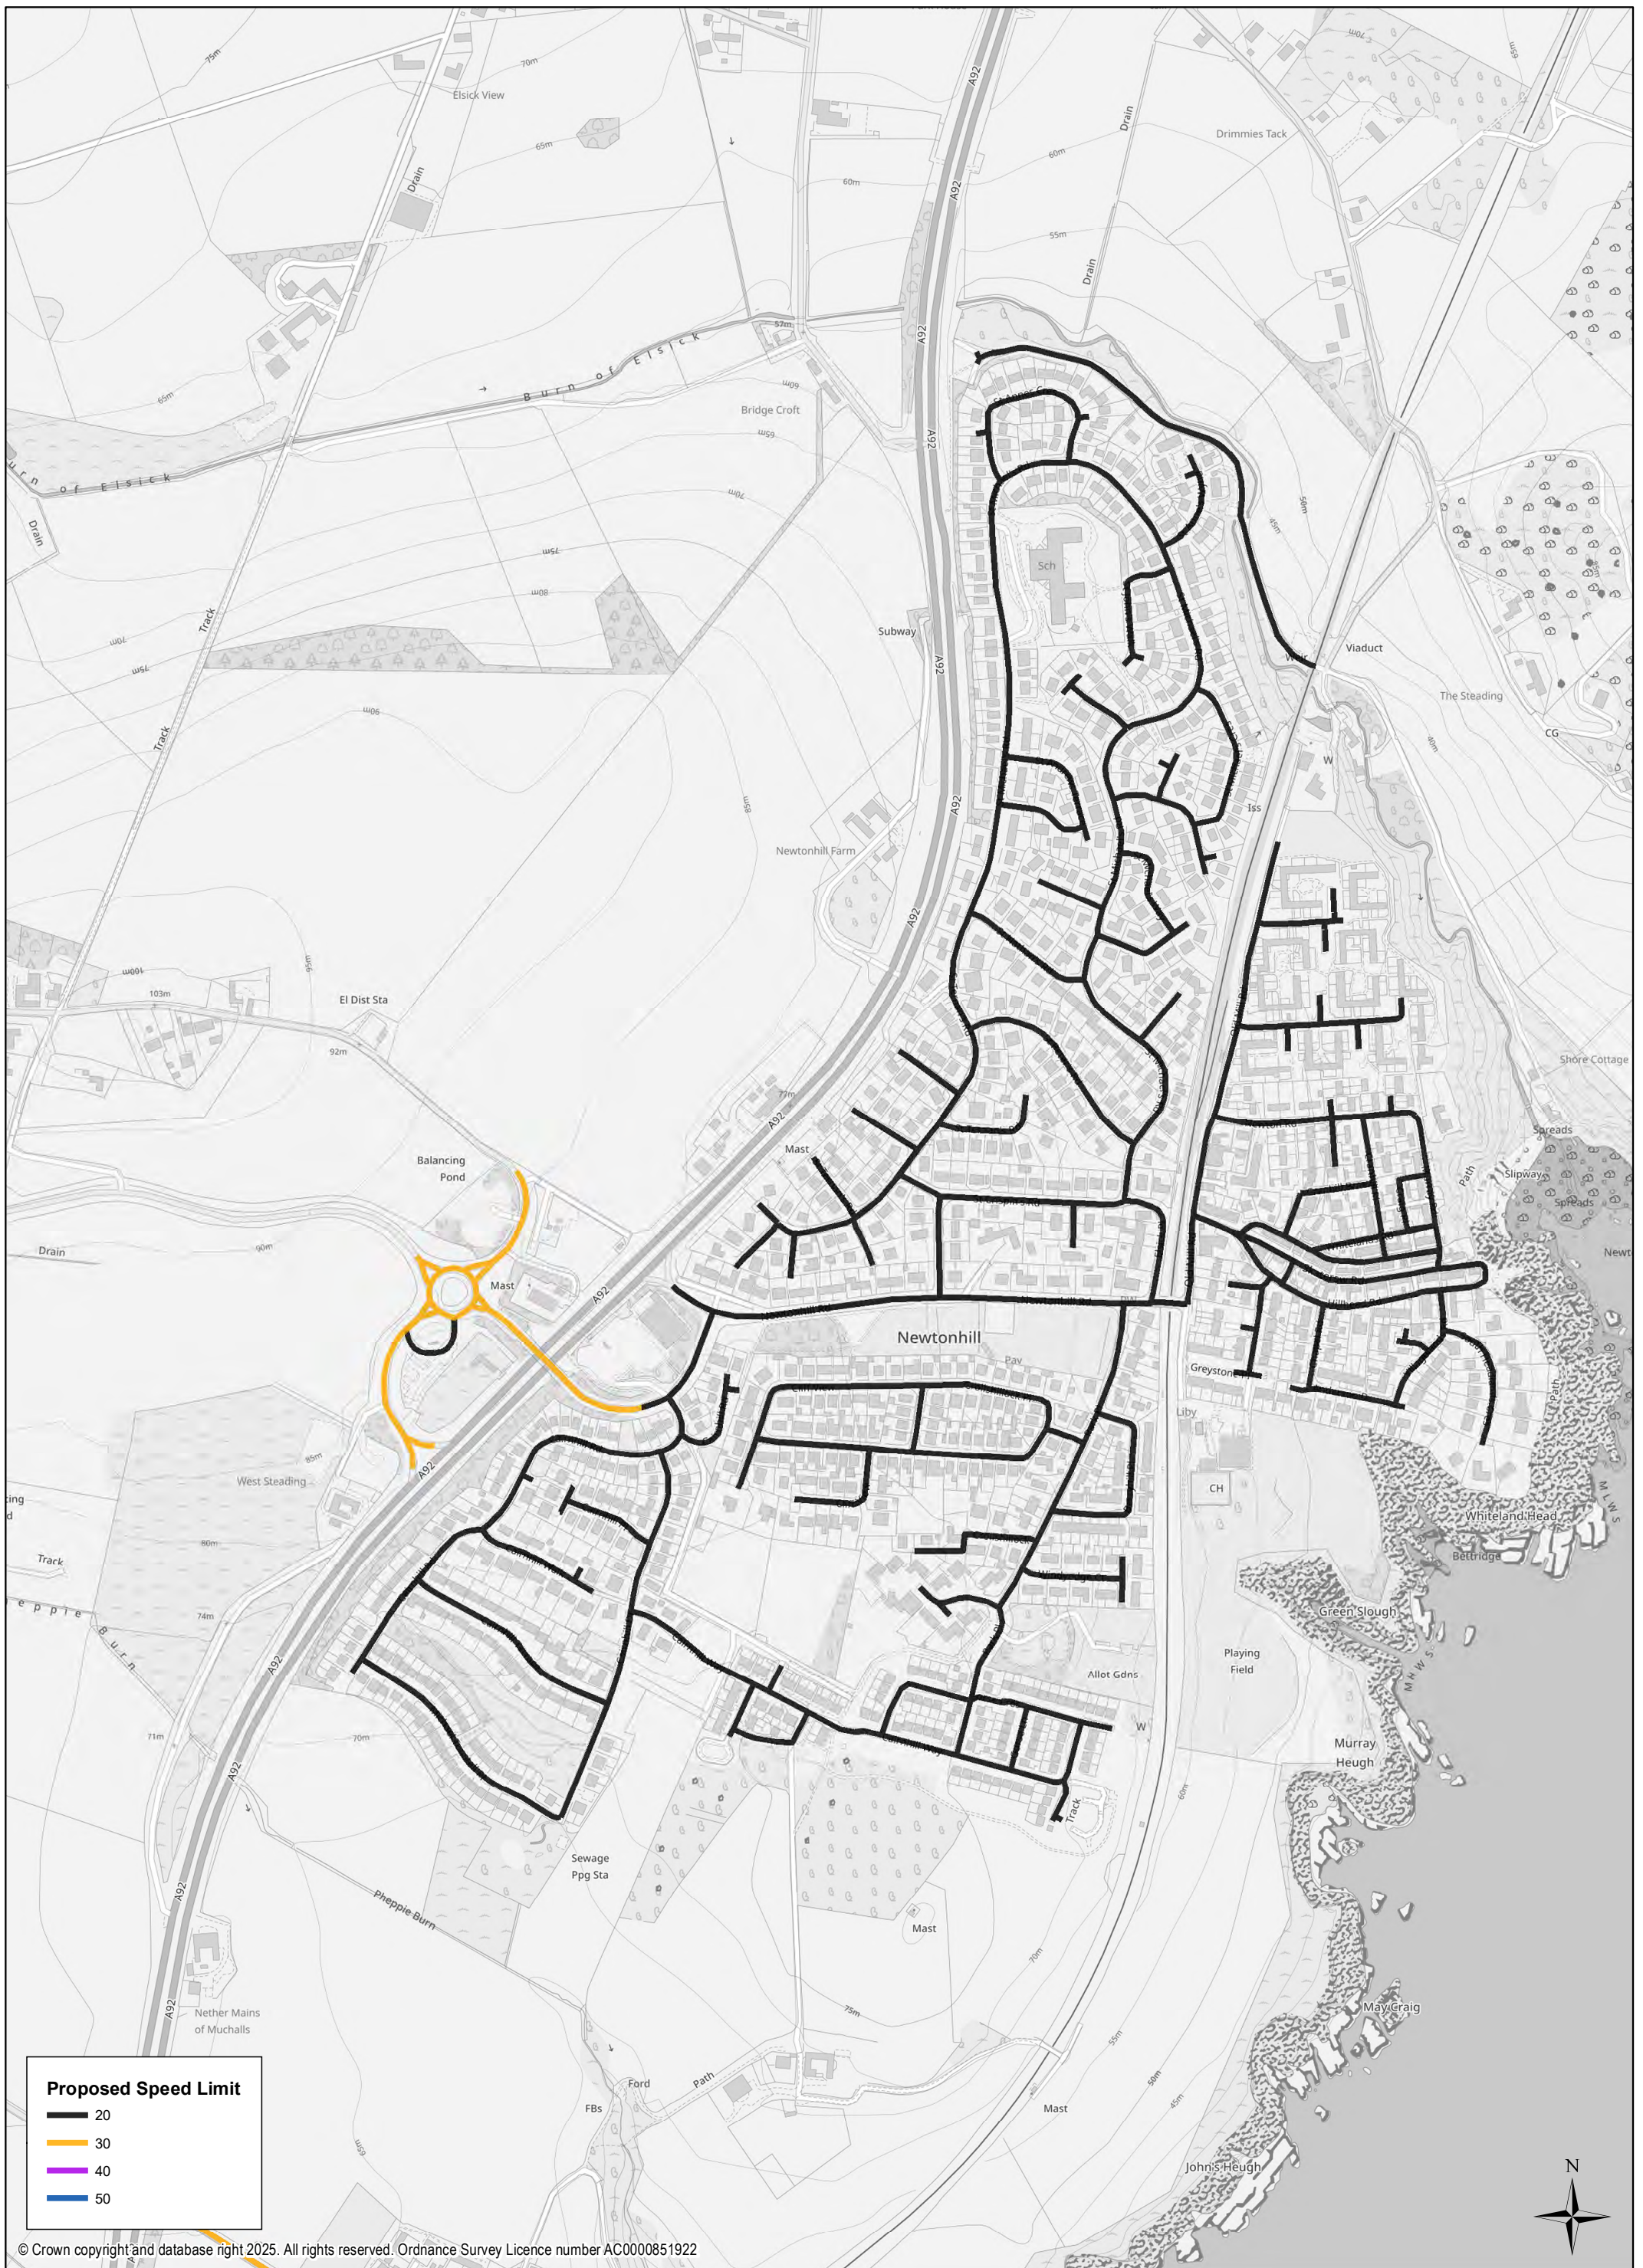

**Proposed Speed Limit**

- 20
- 30
- 40
- 50

© Crown copyright and database right 2025. All rights reserved. Ordnance Survey Licence number AC0000851922

**Laurencekirk**