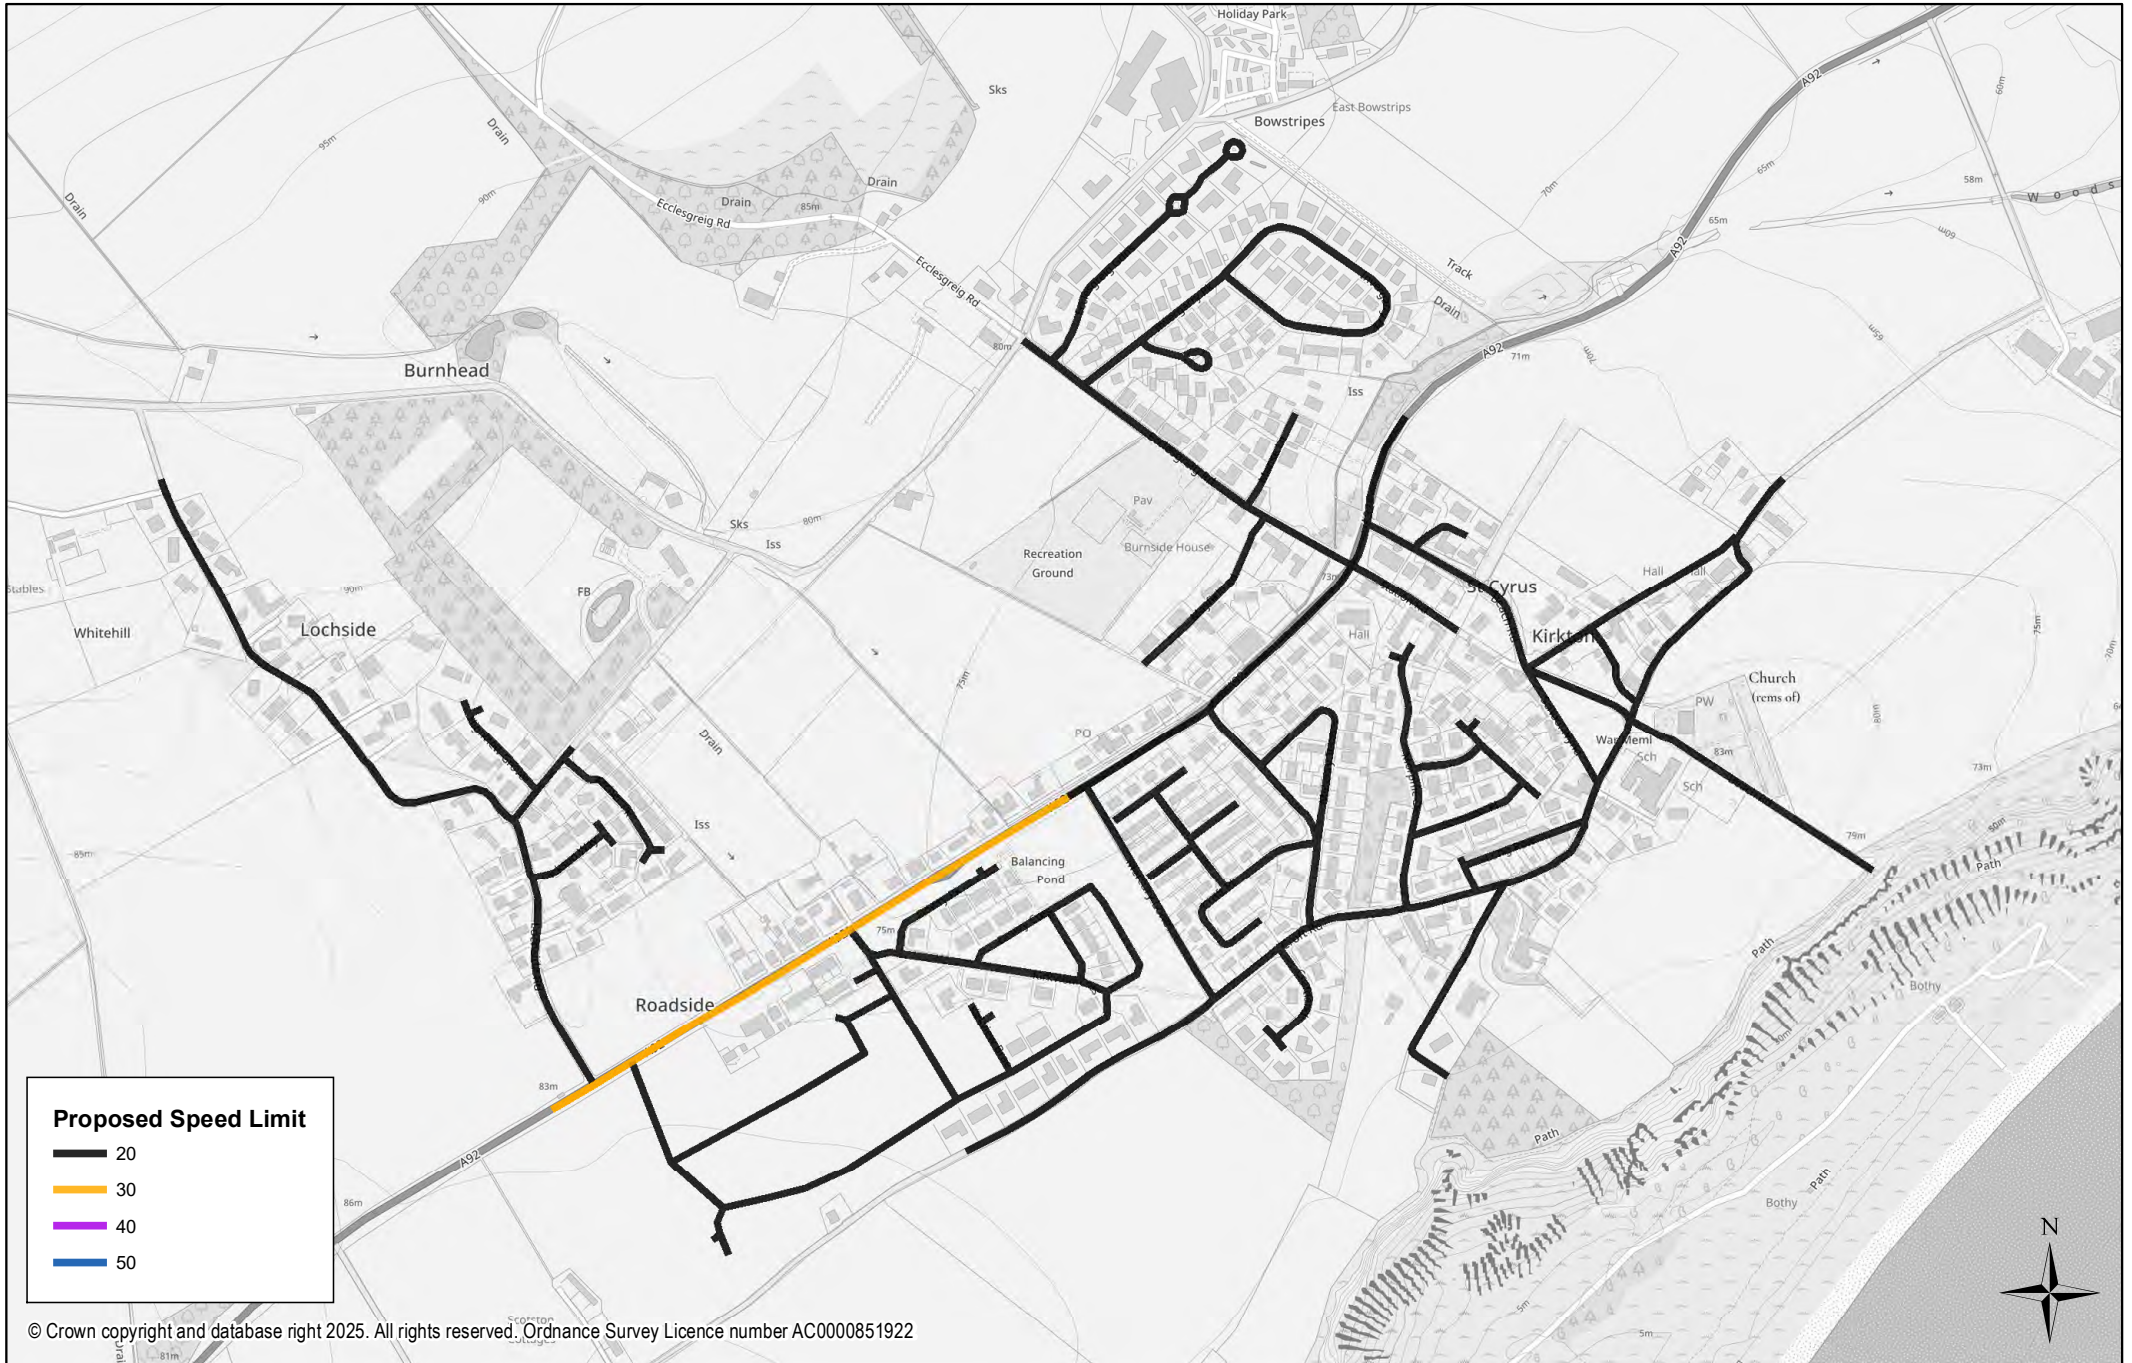

St Cyrus & Lochside