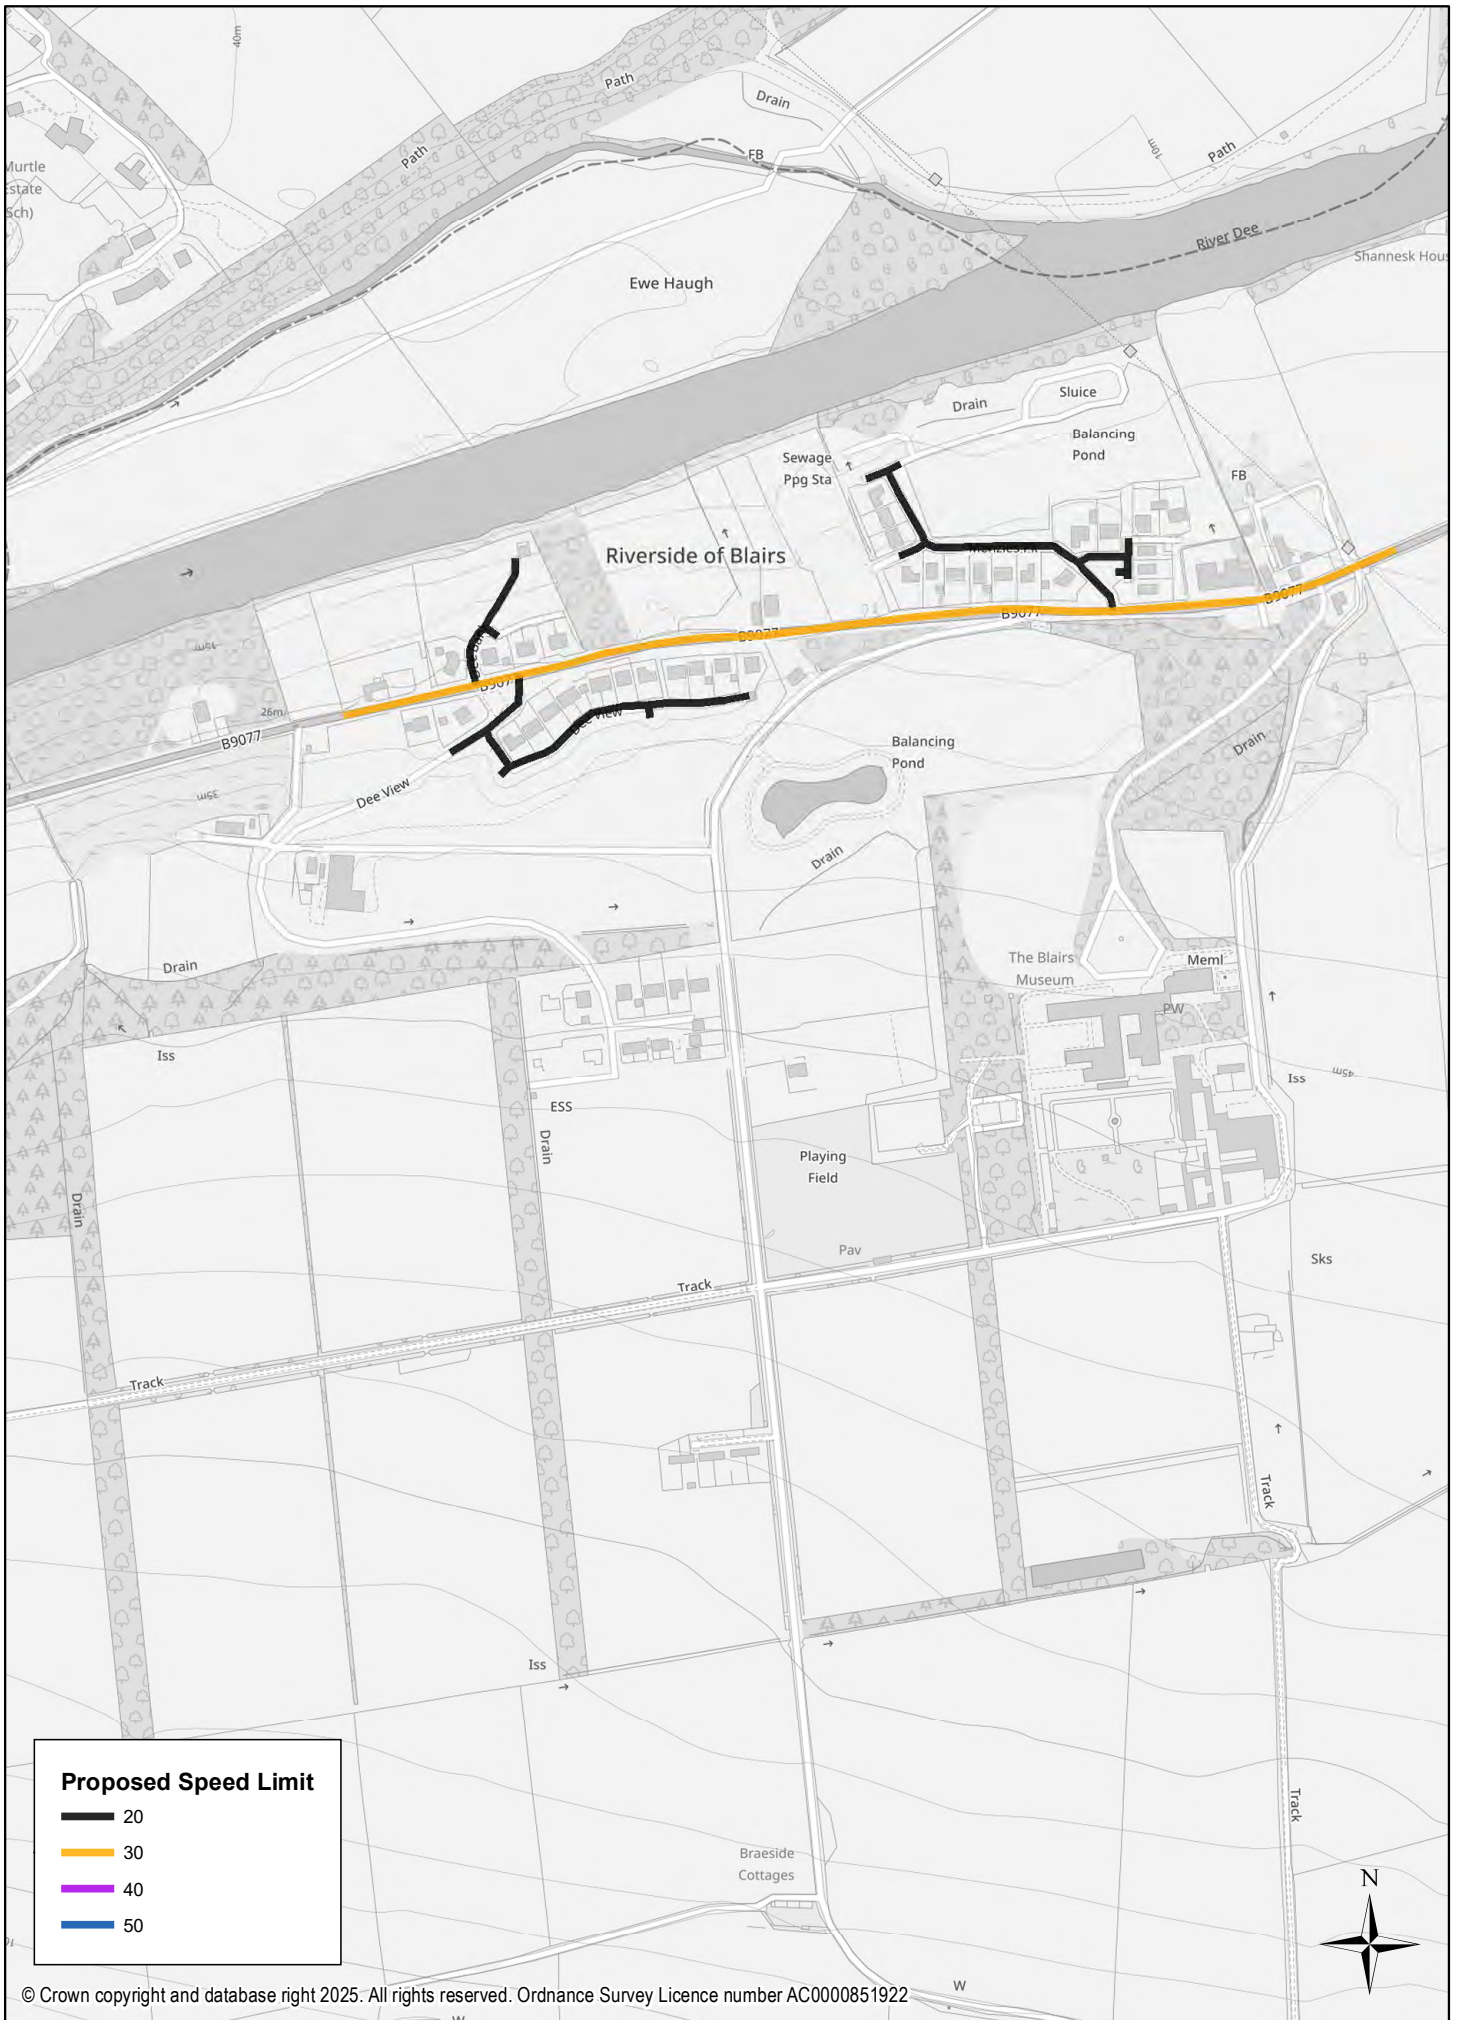

Blairs

1:6,000