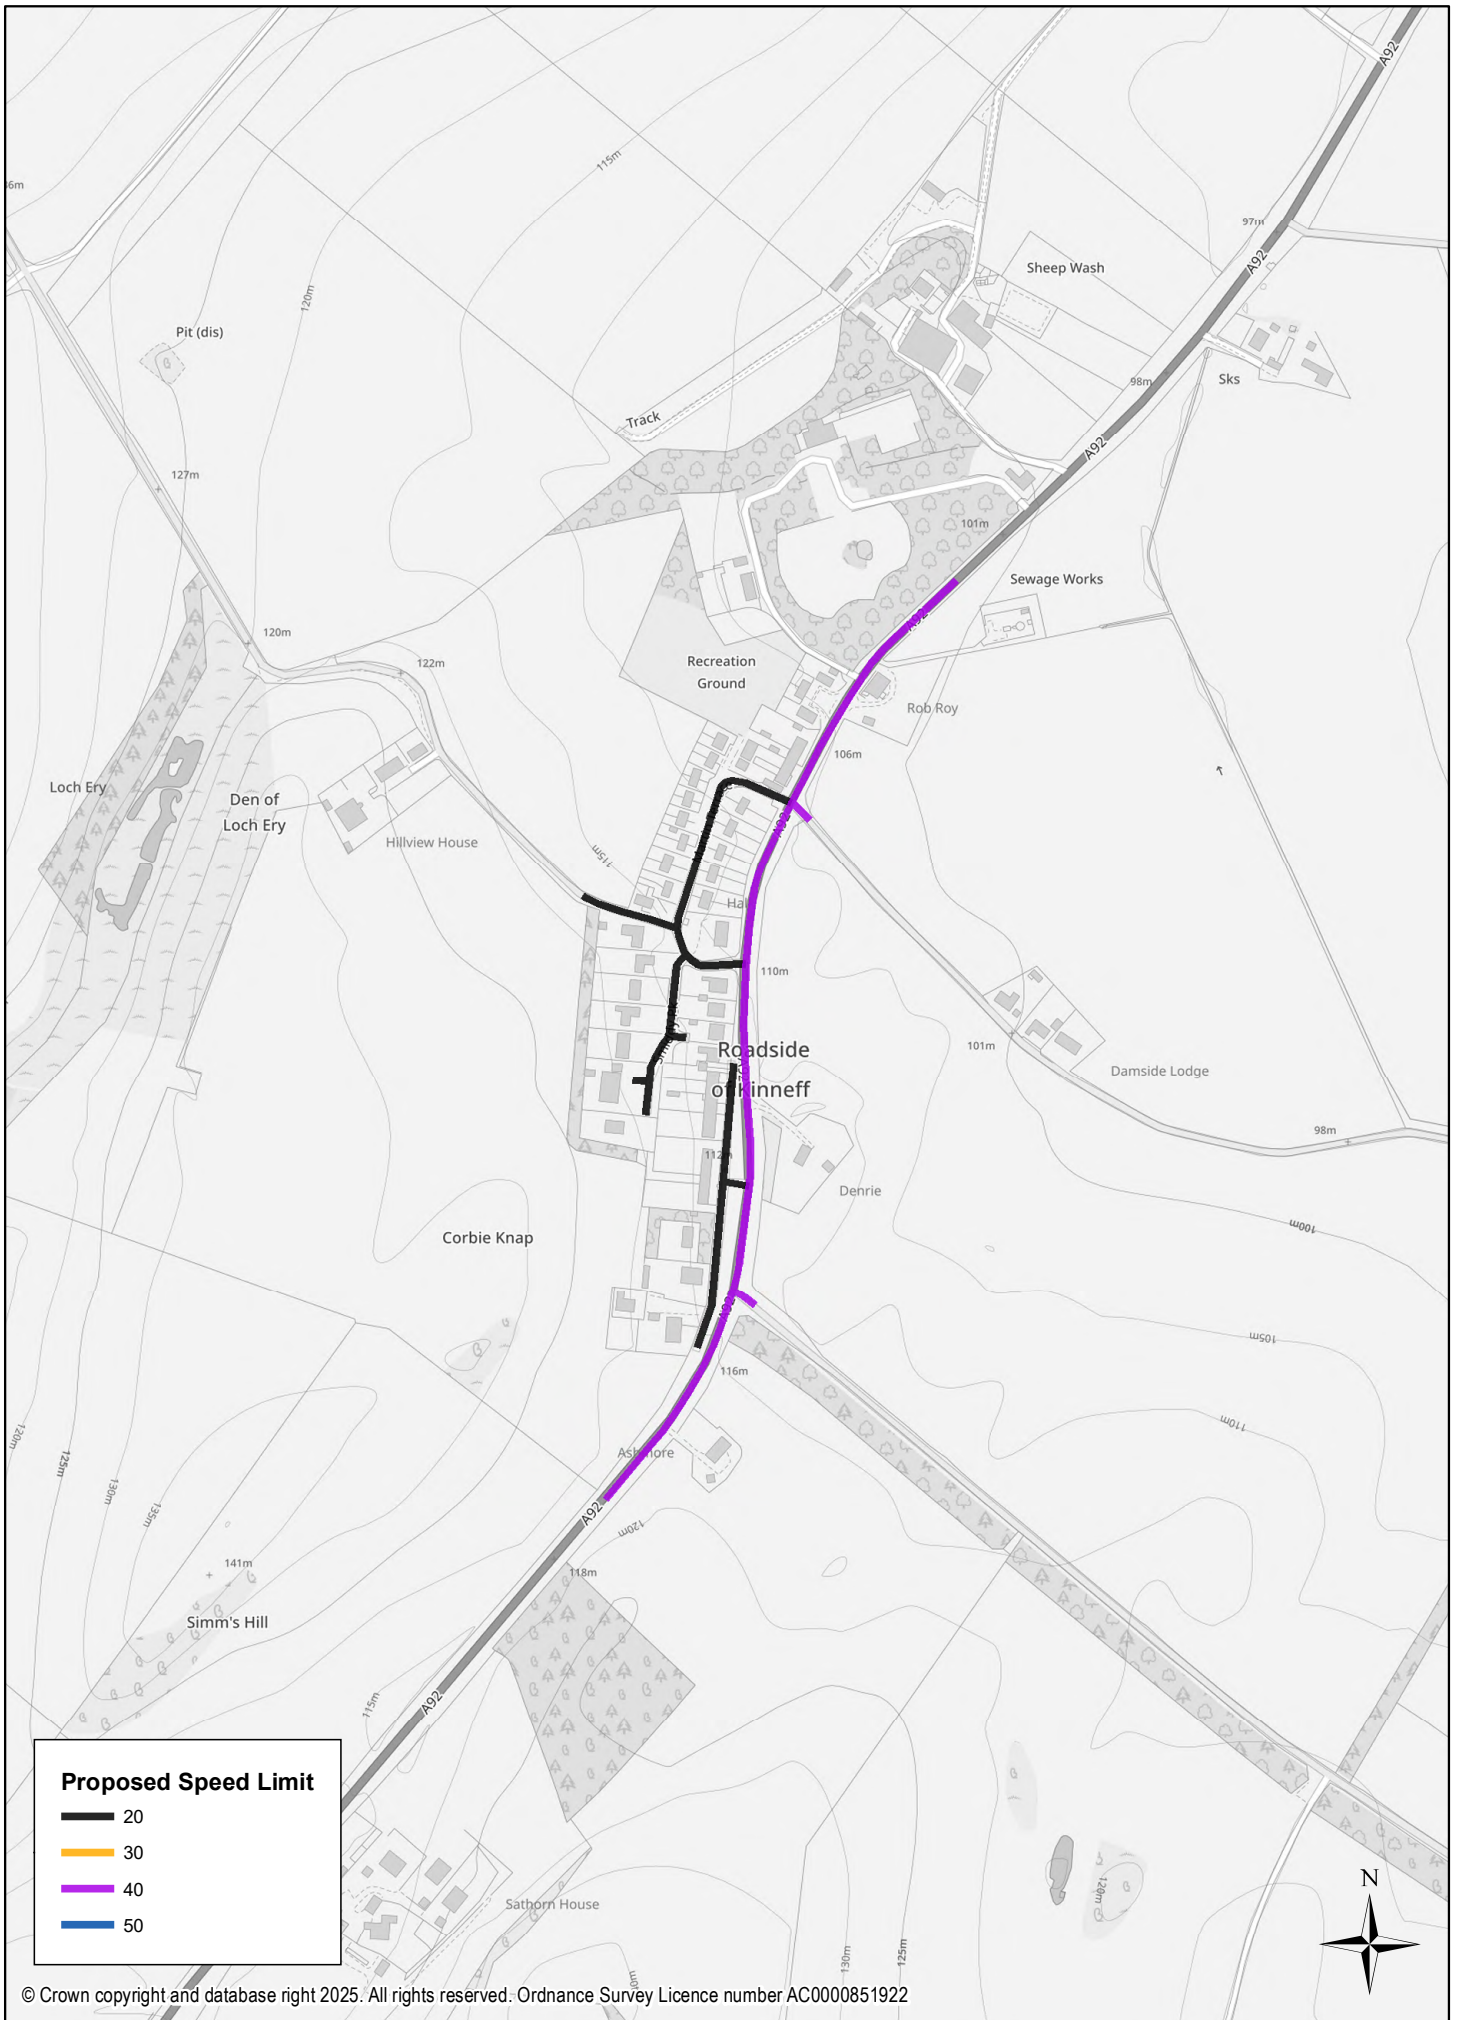

Roadside of Kinneff

1:6,000