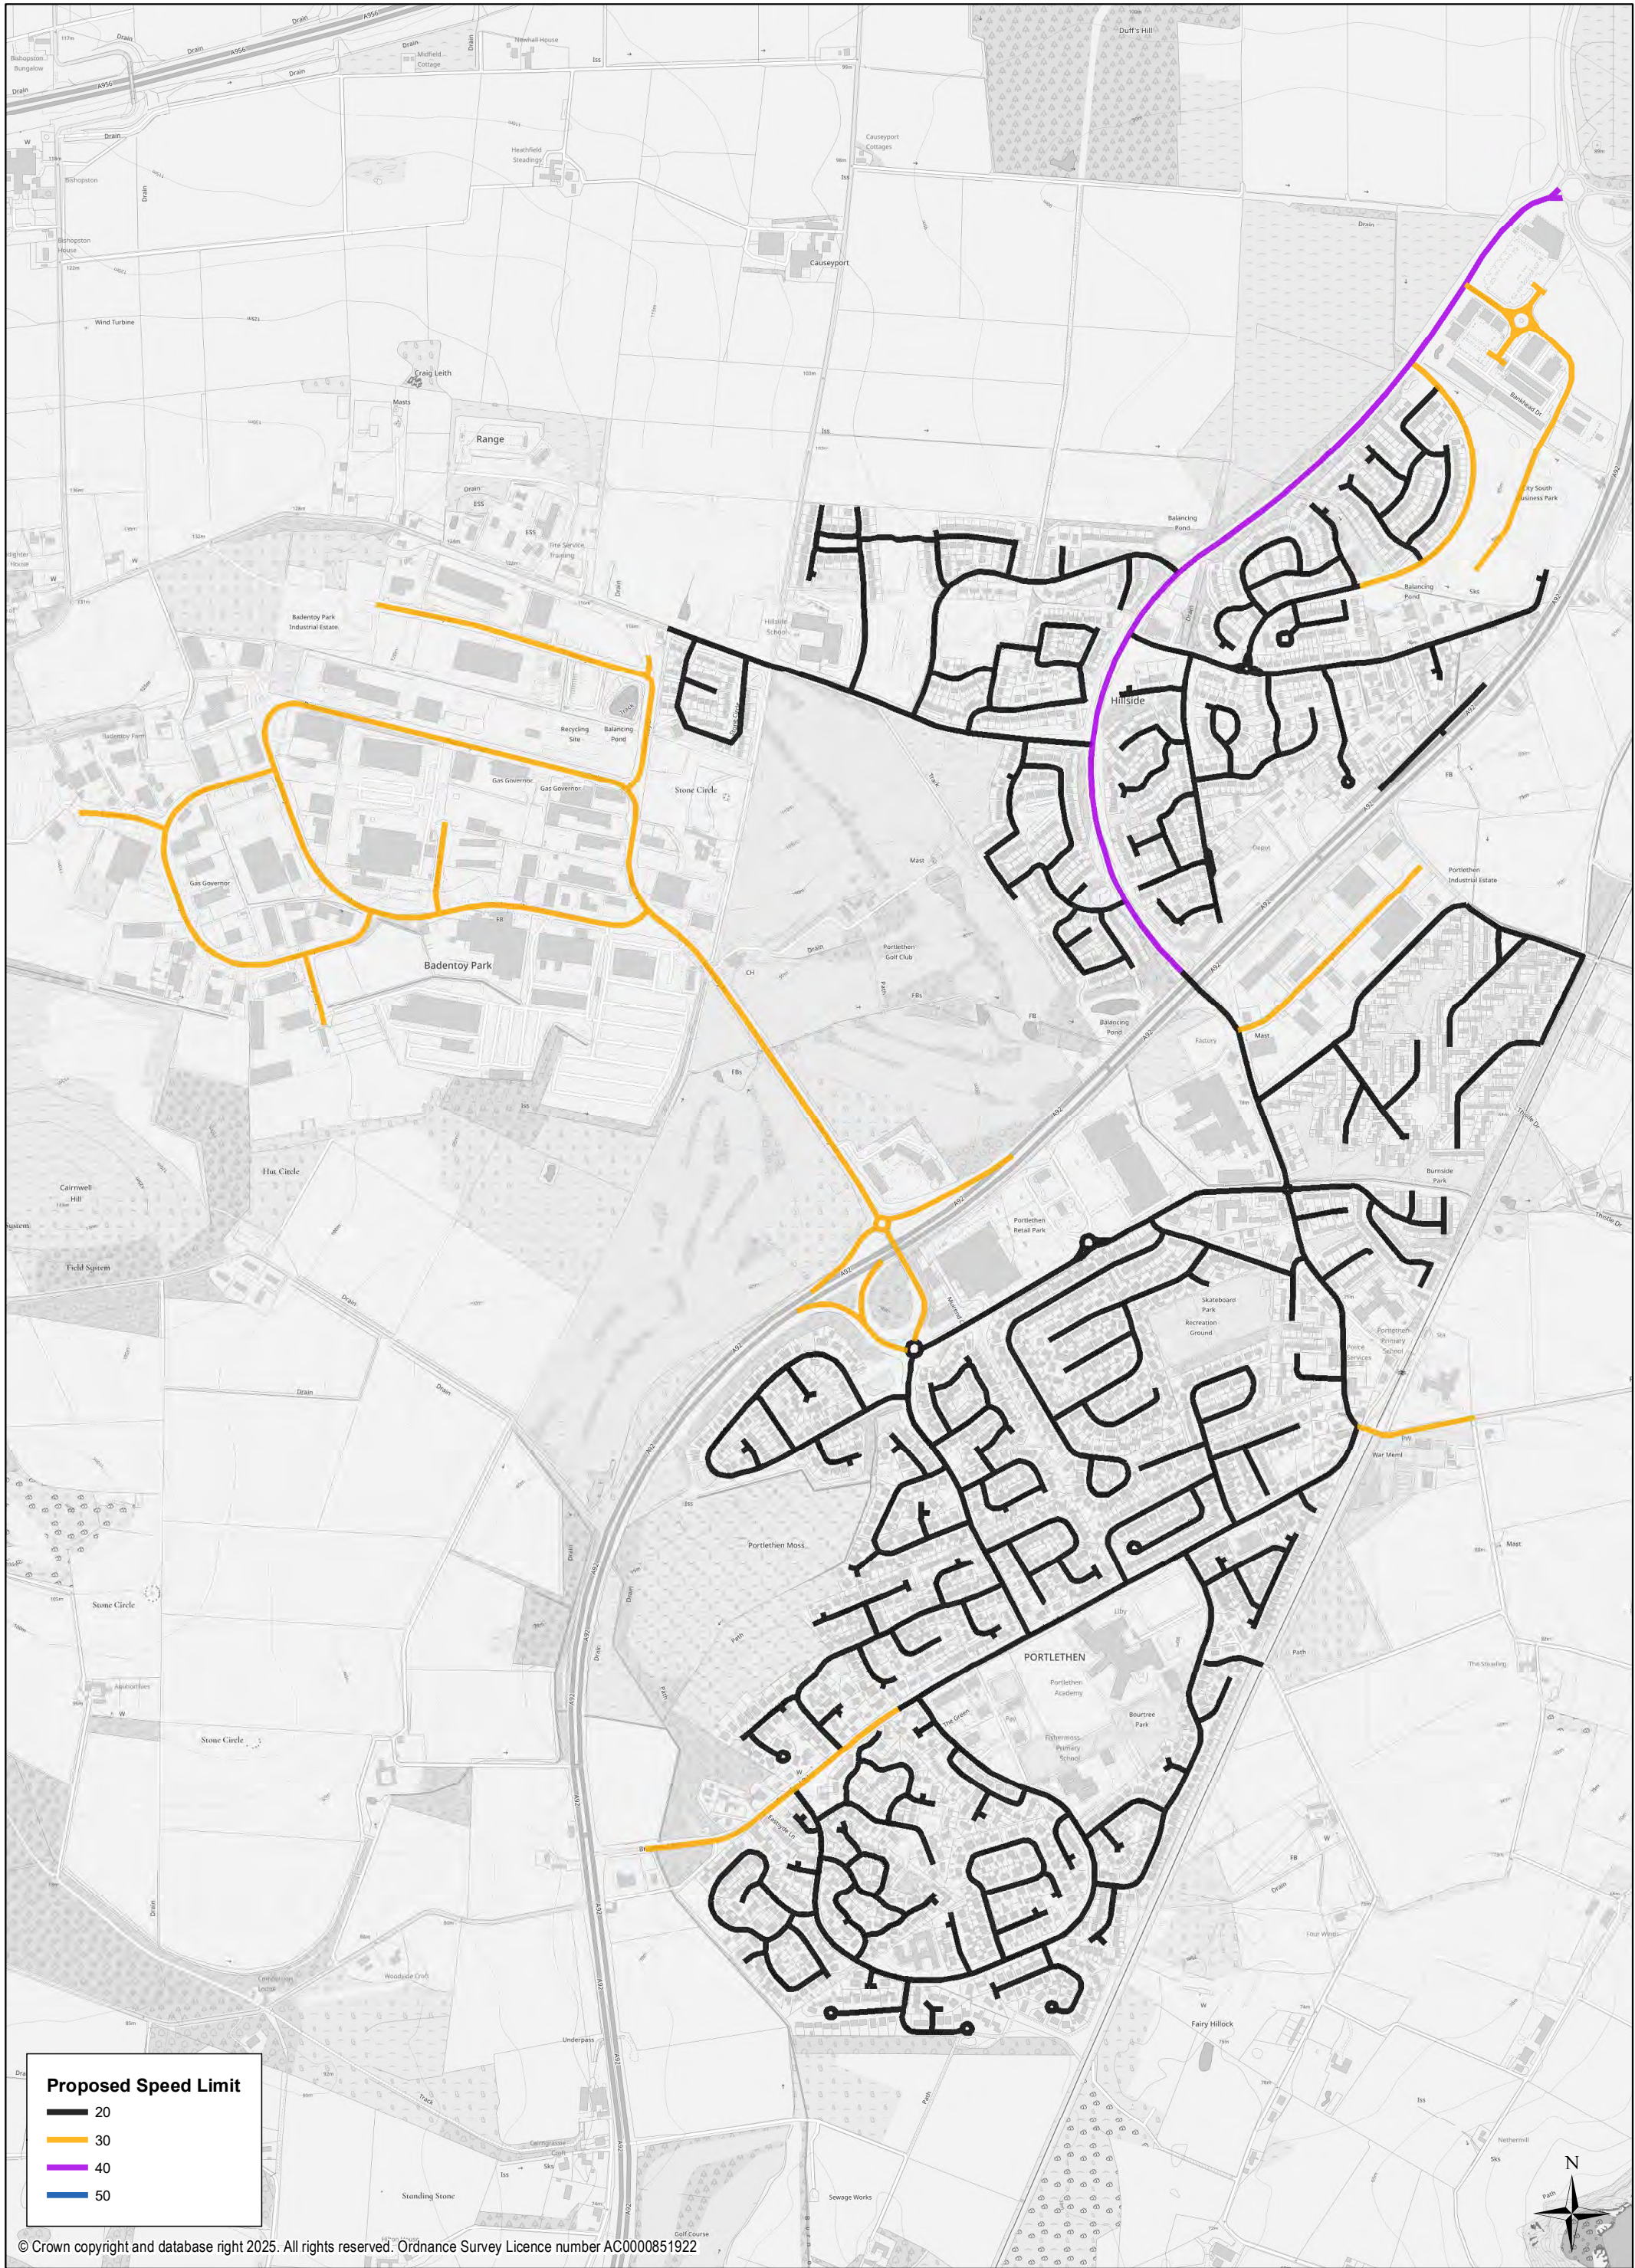

**Proposed Speed Limit**

- 20
- 30
- 40
- 50

© Crown copyright and database right 2025. All rights reserved. Ordnance Survey Licence number AC0000851922

**Laurencekirk**